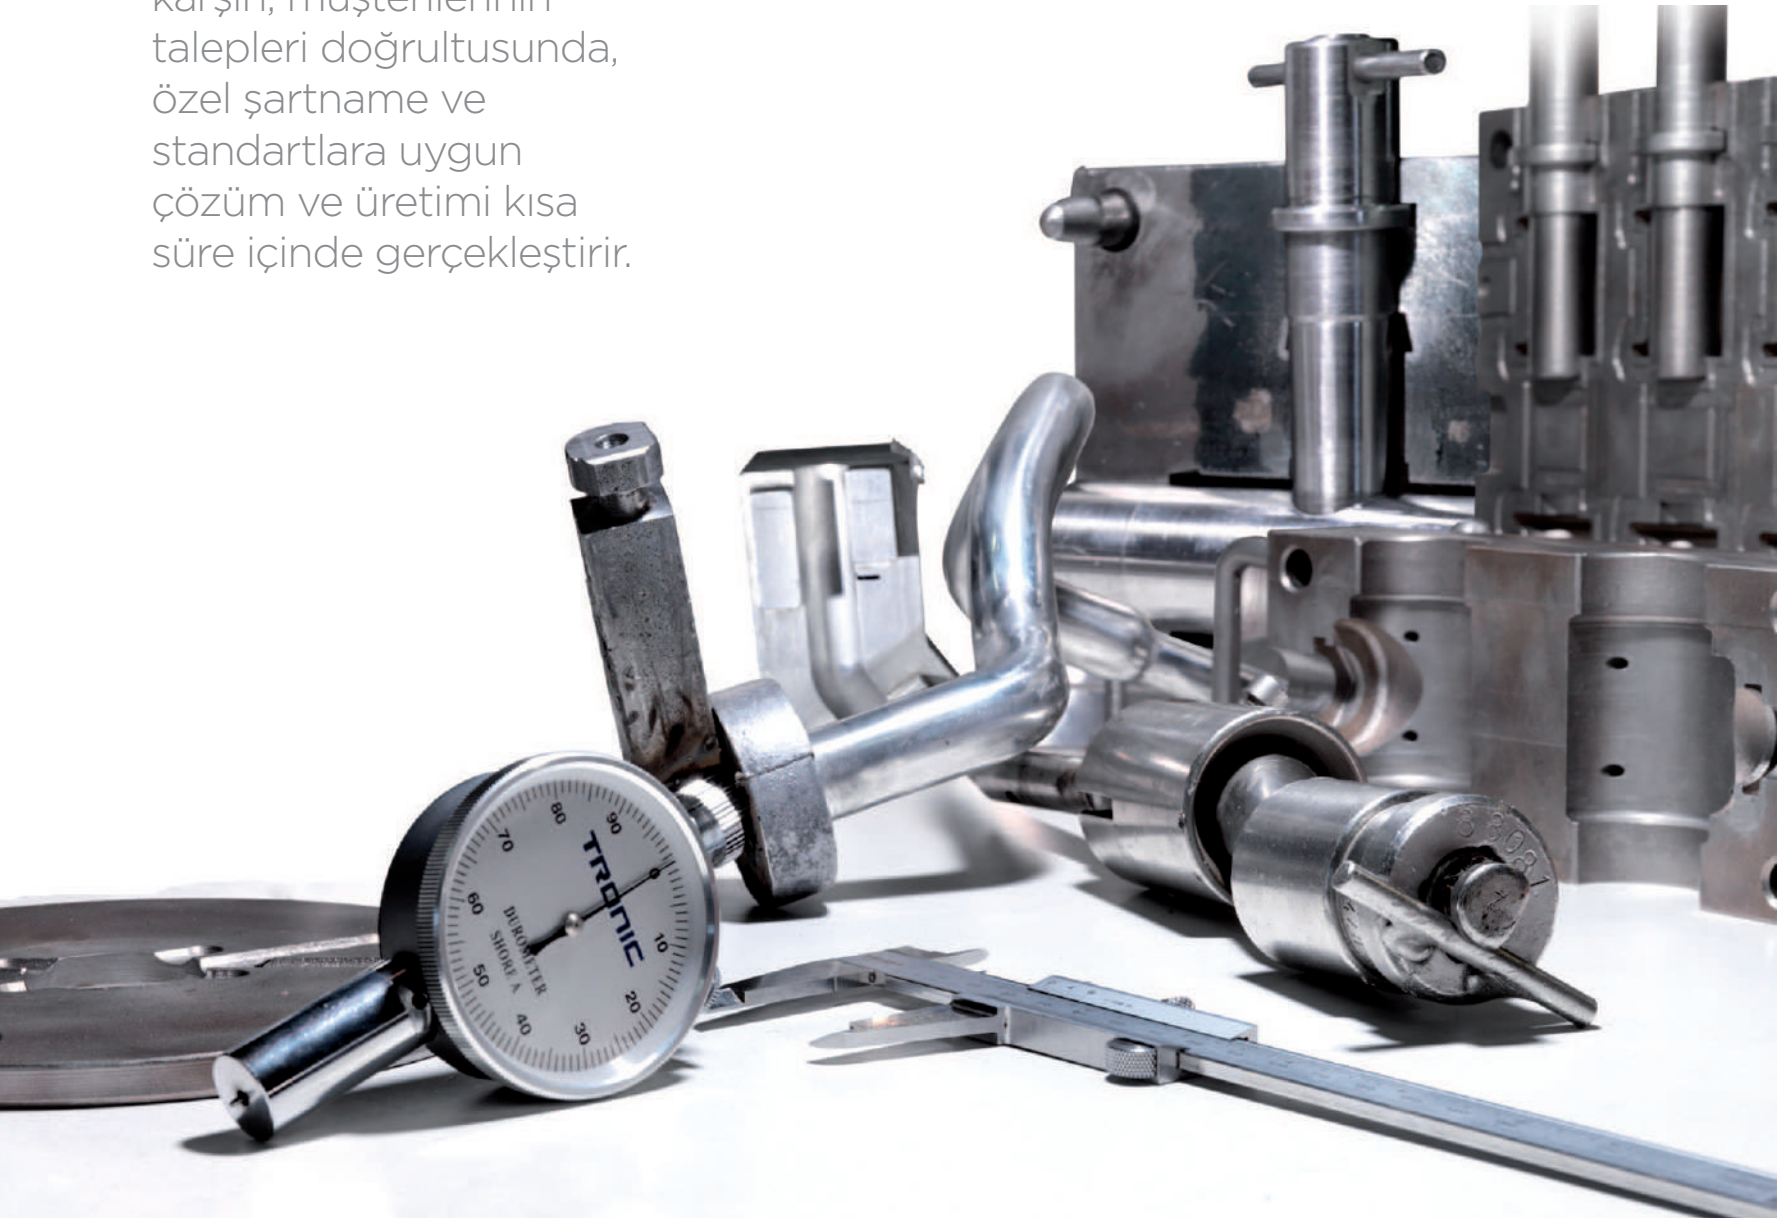

RAPRO TÜV SÜD Kalite Yönetim Sistemi tarafından ISO 9001:2008 ile belgelendirilmiştir.

RAPRO is certified with ISO 9001:2008 by TÜV SÜD Quality Management System.

Prototip ve teknik dokümantasyon her zaman müşterilerimizin hizmetindedir.

Prototypes, datasheets and technical documentations are always at the disposal of our customers.