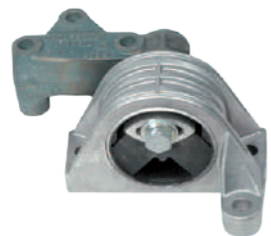

BOXER • 2.8 TD

59515 O.E. 1802.56

MOTOR TAKOZU
ENGINE MOUNTING