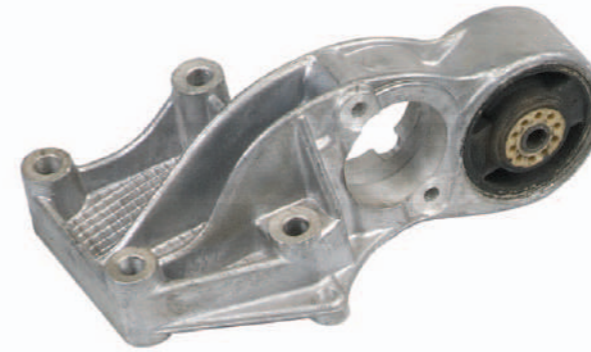

NEW!

307 • 1.6 16V • TU5JP4

59868 O.E. 1807.X2 / 1807.GF

MOTOR TAKOZU (HİDROLİK)
ENGINE MOUNTING (HYDRAULIC)