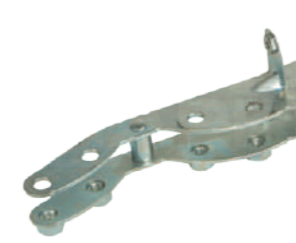

BOXER III • 3.0 HDI • 06-->

59705 O.E. 1846.C1

ŞANZIMAN TAKOZU
GEARBOX MOUNTING