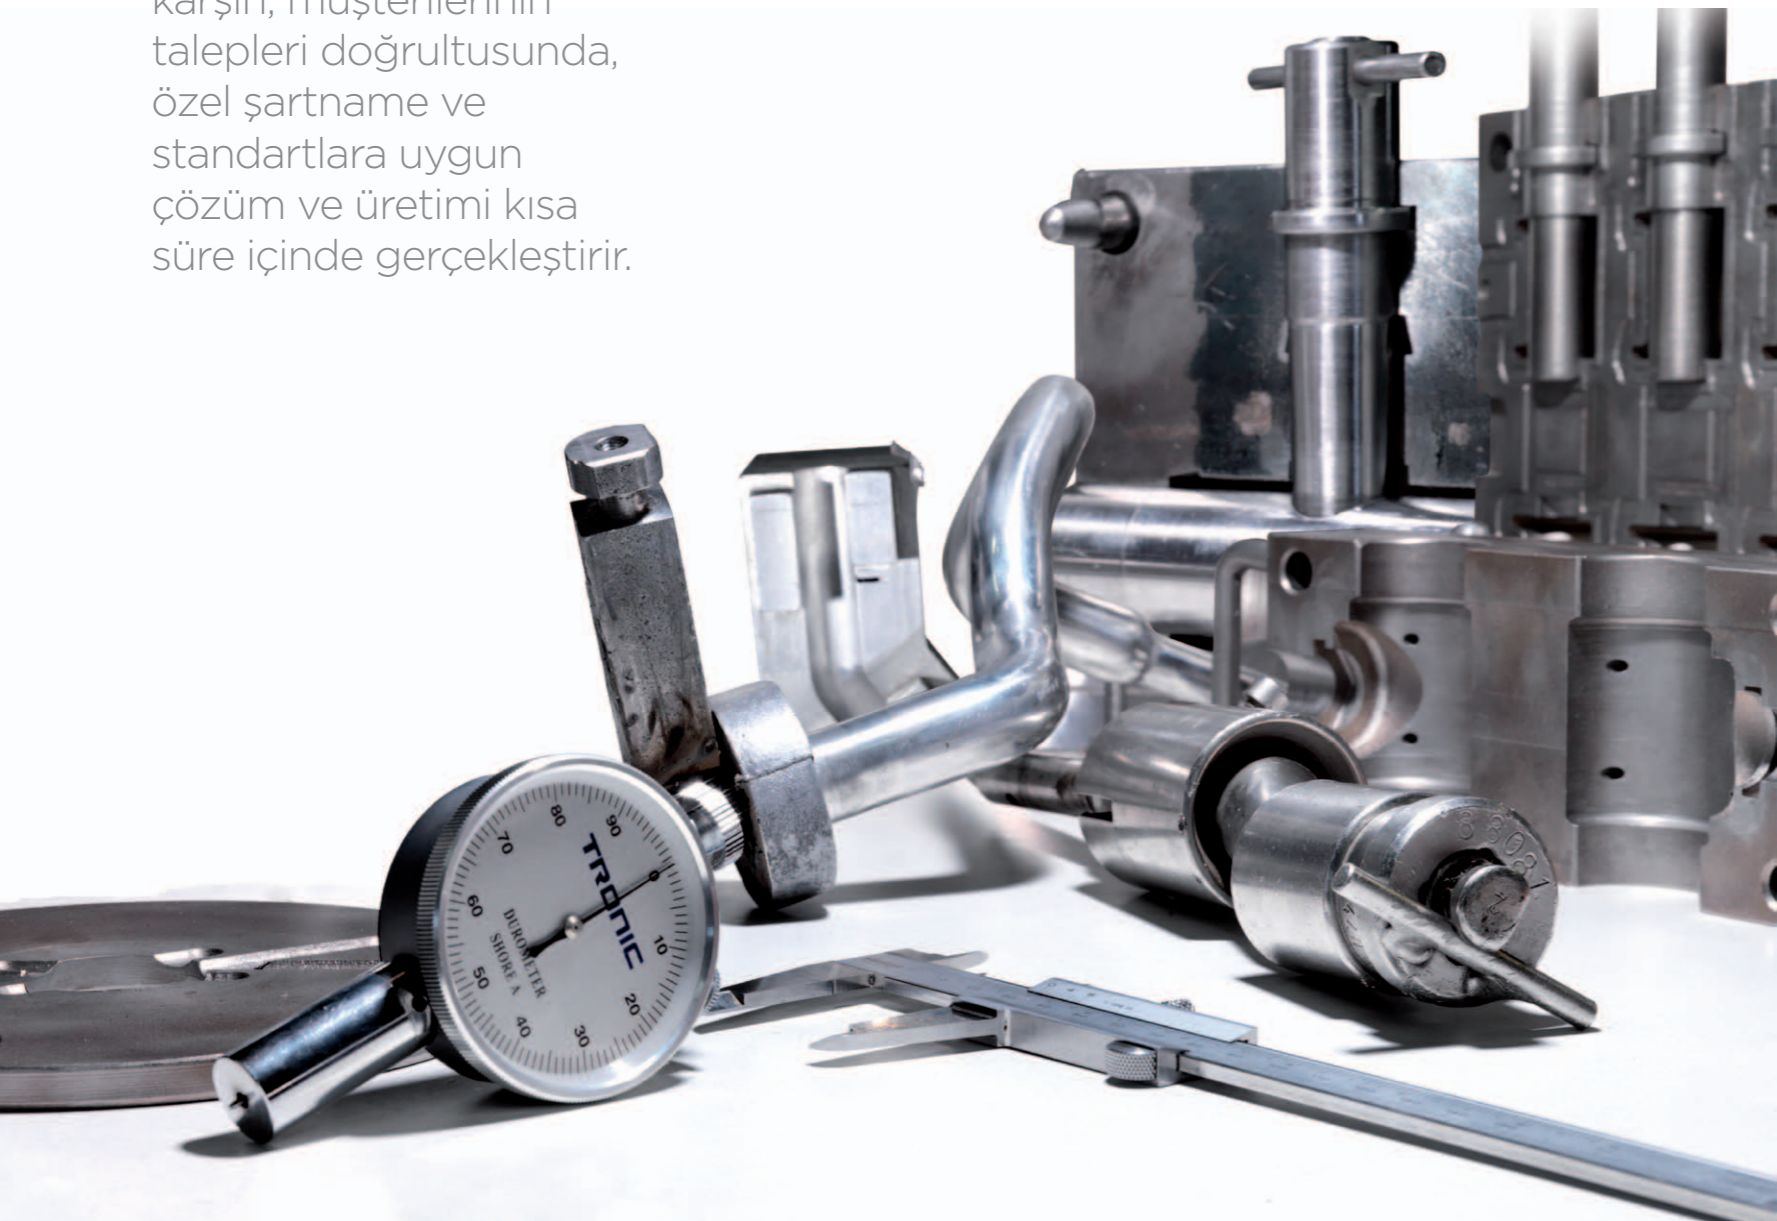

RAPRO ürünleri **ISO, DIN ve SAE standartları**, esas alınarak üretilmesine karşın, müşterilerinin talepleri doğrultusunda, özel şartname ve standartlara uygun çözüm ve üretimi kısa süre içinde gerçekleştirir.

RAPRO ürünleri, kendi laboratuvarlarında ASTM standartlarına uygun olarak profesyonelce test edilir. Temin edilen hammaddeden, teslim edilecek olan ürüne kadar tüm mamüller, uzman kalite teknisyenlerinin onayını almak üzere kontrole tabi tutulur.

RAPRO products are manufactured regarding **ISO, DIN and SAE standards**, however creating customized solutions and manufacturing regarding special customer specifications or standards are possible within a very short amount of period.

RAPRO's products are professionally tested in its laboratories where ASTM standards are used as testing methods. Every product starting from the incoming raw material to the final product is subject to a quality control and is approved by professional quality technicians.