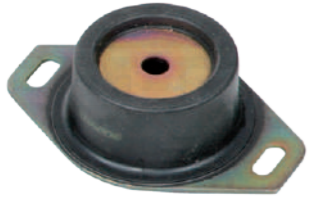

59611 O.E. 1844.36 / 182710

MOTOR TAKOZU (SOL)
ENGINE MOUNTING (LEFT)