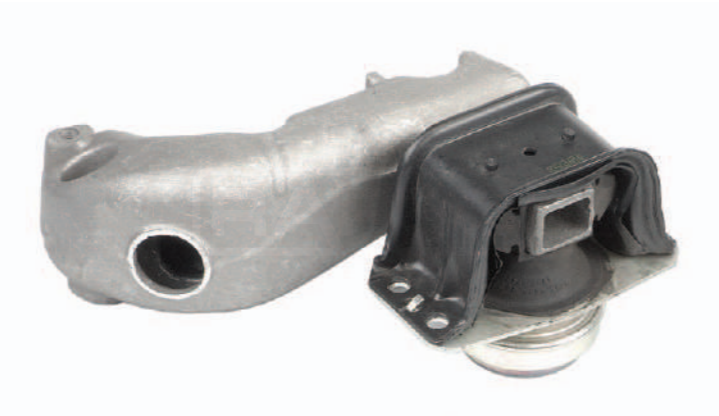

307 • 1.4 16V • ET3J4

59866 O.E. 1807.Q4

MOTOR TAKOZU (HİDROLİK)
ENGINE MOUNTING (HYDRAULIC)