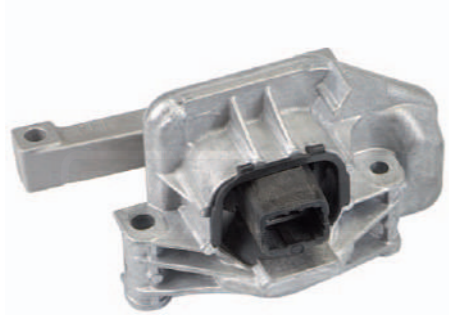

MOTOR TAKOZU  
ENGINE MOUNTING

C3 • 1.4

59846 O.E. 1839.E8

MOTOR TAKOZU  
ENGINE MOUNTING

C2 / C3 • 1.4

59843 O.E. 1807.W6 / 1807.HF / 1807.S4

MOTOR TAKOZU  
ENGINE MOUNTING

C2 / C3 • 1.4 HDI 8V