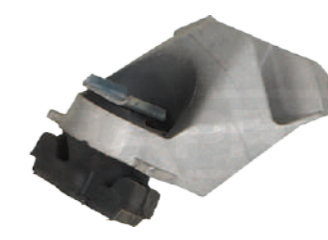

NEW!

TWINGO

54100 O.E. 7700412094

MOTOR TAKOZU (SAĞ)
ENGINE MOUNTING (RIGHT)